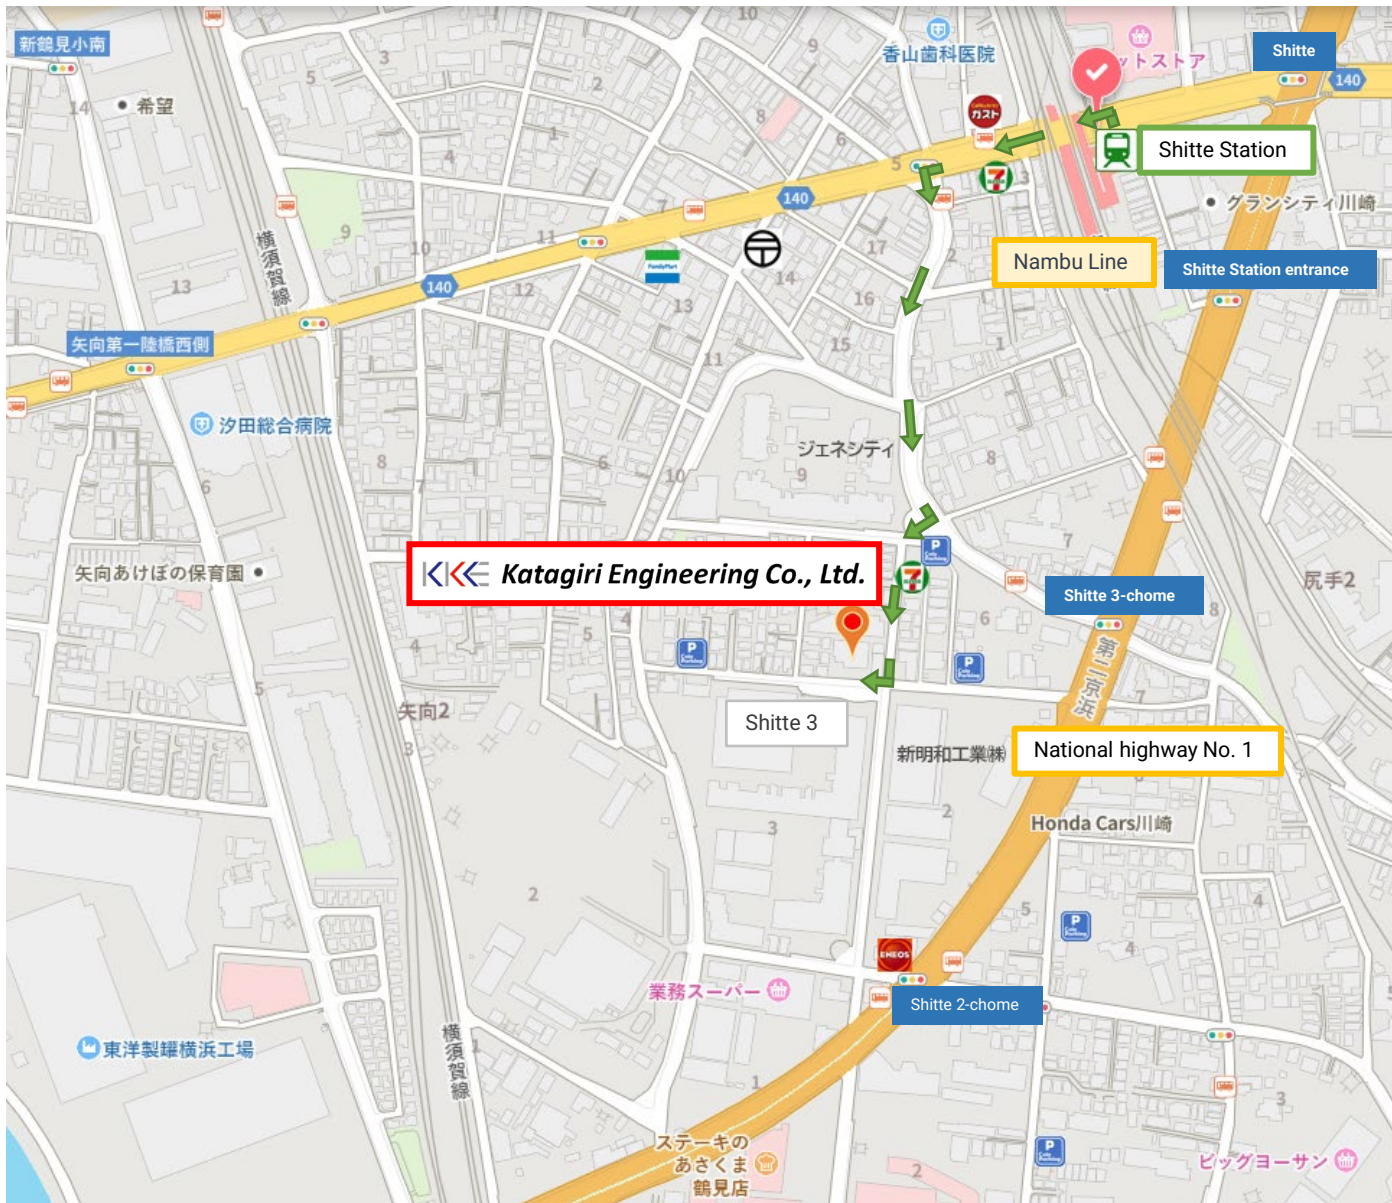

### Those who come by train

- ※ Get off at "Shitte Station" on the Nambu Line and walk for about 5 minutes.
- ※ Get off at "Kawasaki Station" on the Keihin Tohoku Line / Tokaido Main Line / Nambu Line, about 1.5km from the west exit taxi stand, about 10 minutes by taxi.
- ※  It will be a walking route. Please follow the arrow.

### Those who come by car

- ※ If you are coming from the Tama River  
Head south on Second Keihin / National Highway 1.  
Turn right at Shitte 2-chome and then right at ENEOS.  
Immediately after turning left at the first intersection.

If our parking lot is full  
please use a nearby coin parking lot.